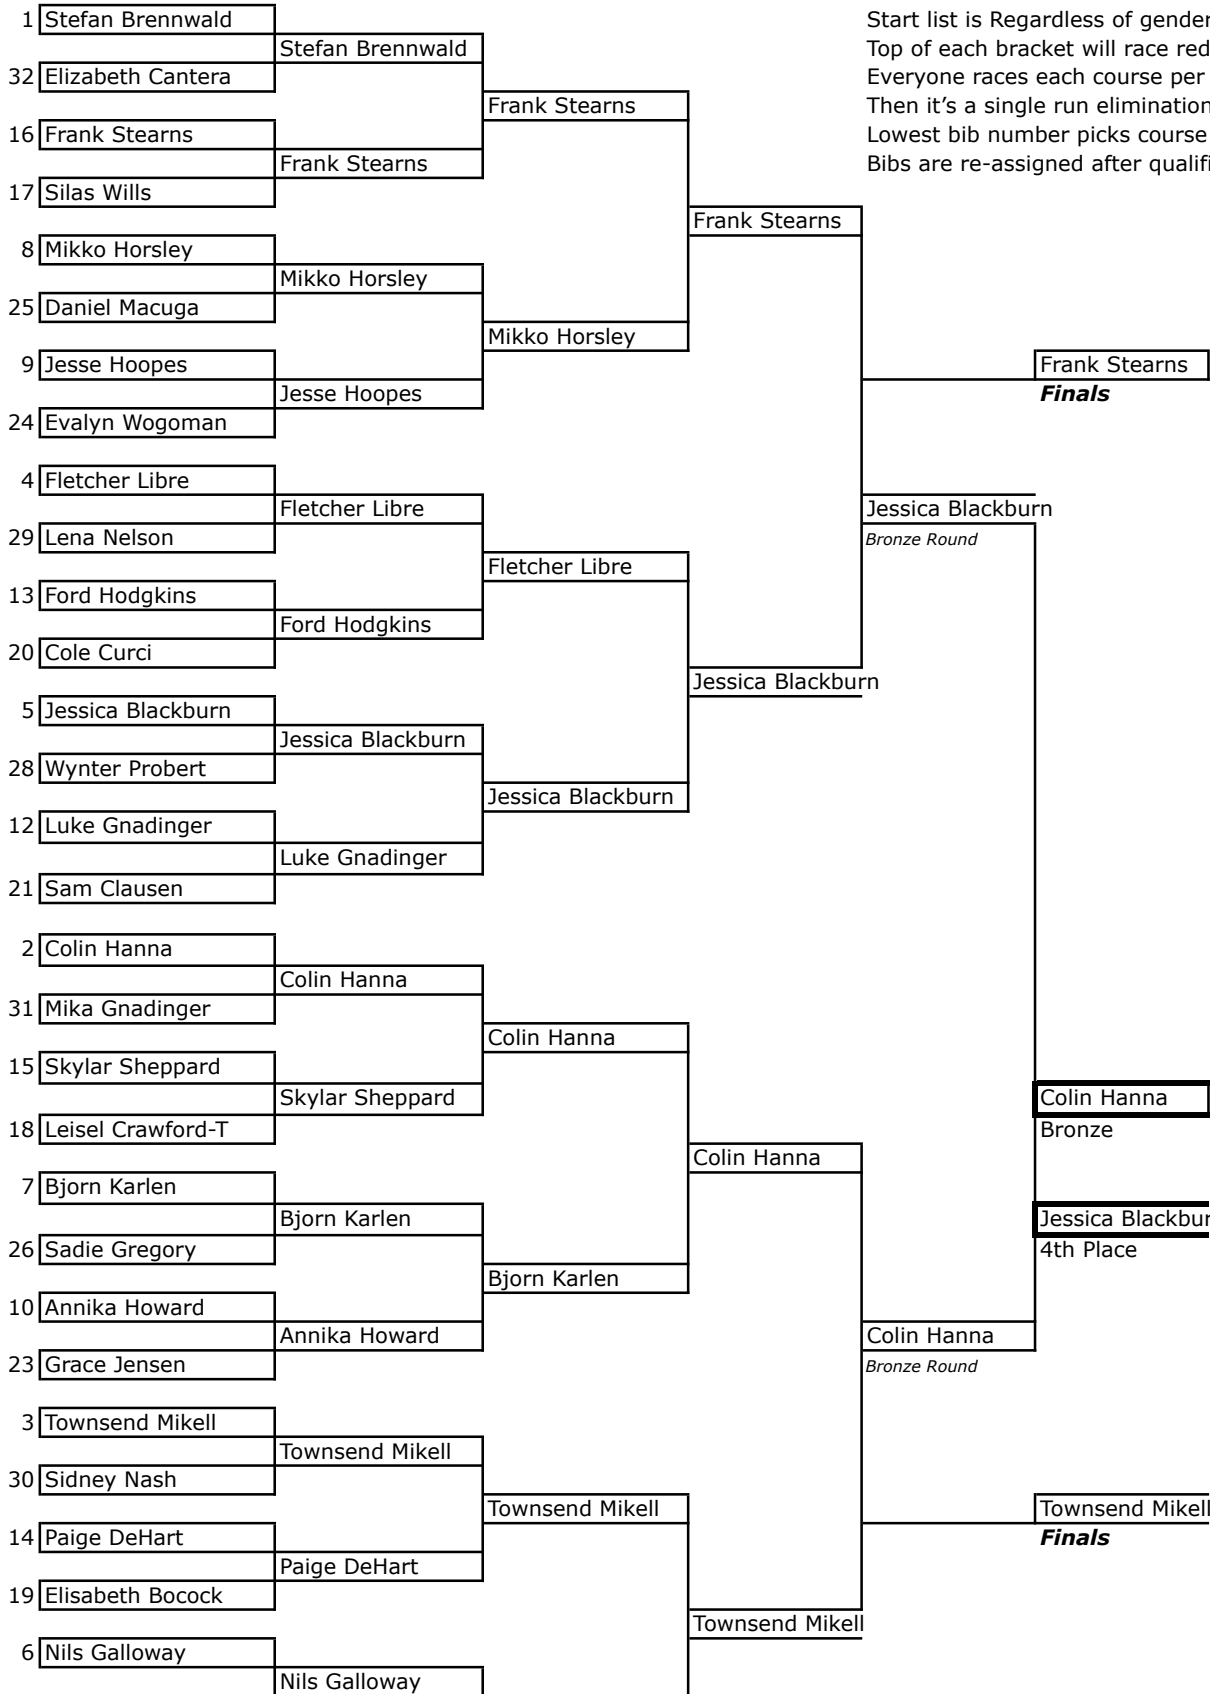

Bib/Rank

NOTES:

Start list is Regardless of gender  
 Top of each bracket will race red  
 Everyone races each course per  
 Then it's a single run elimination  
 Lowest bib number picks course  
 Bibs are re-assigned after qualifi

27	Kate Altman		Nils Galloway
11	Sunny Travis	Sunny Travis	
22	Sebastian Brunner		

course first  
round of 32 and 16  
starting with the round of 8

ier round